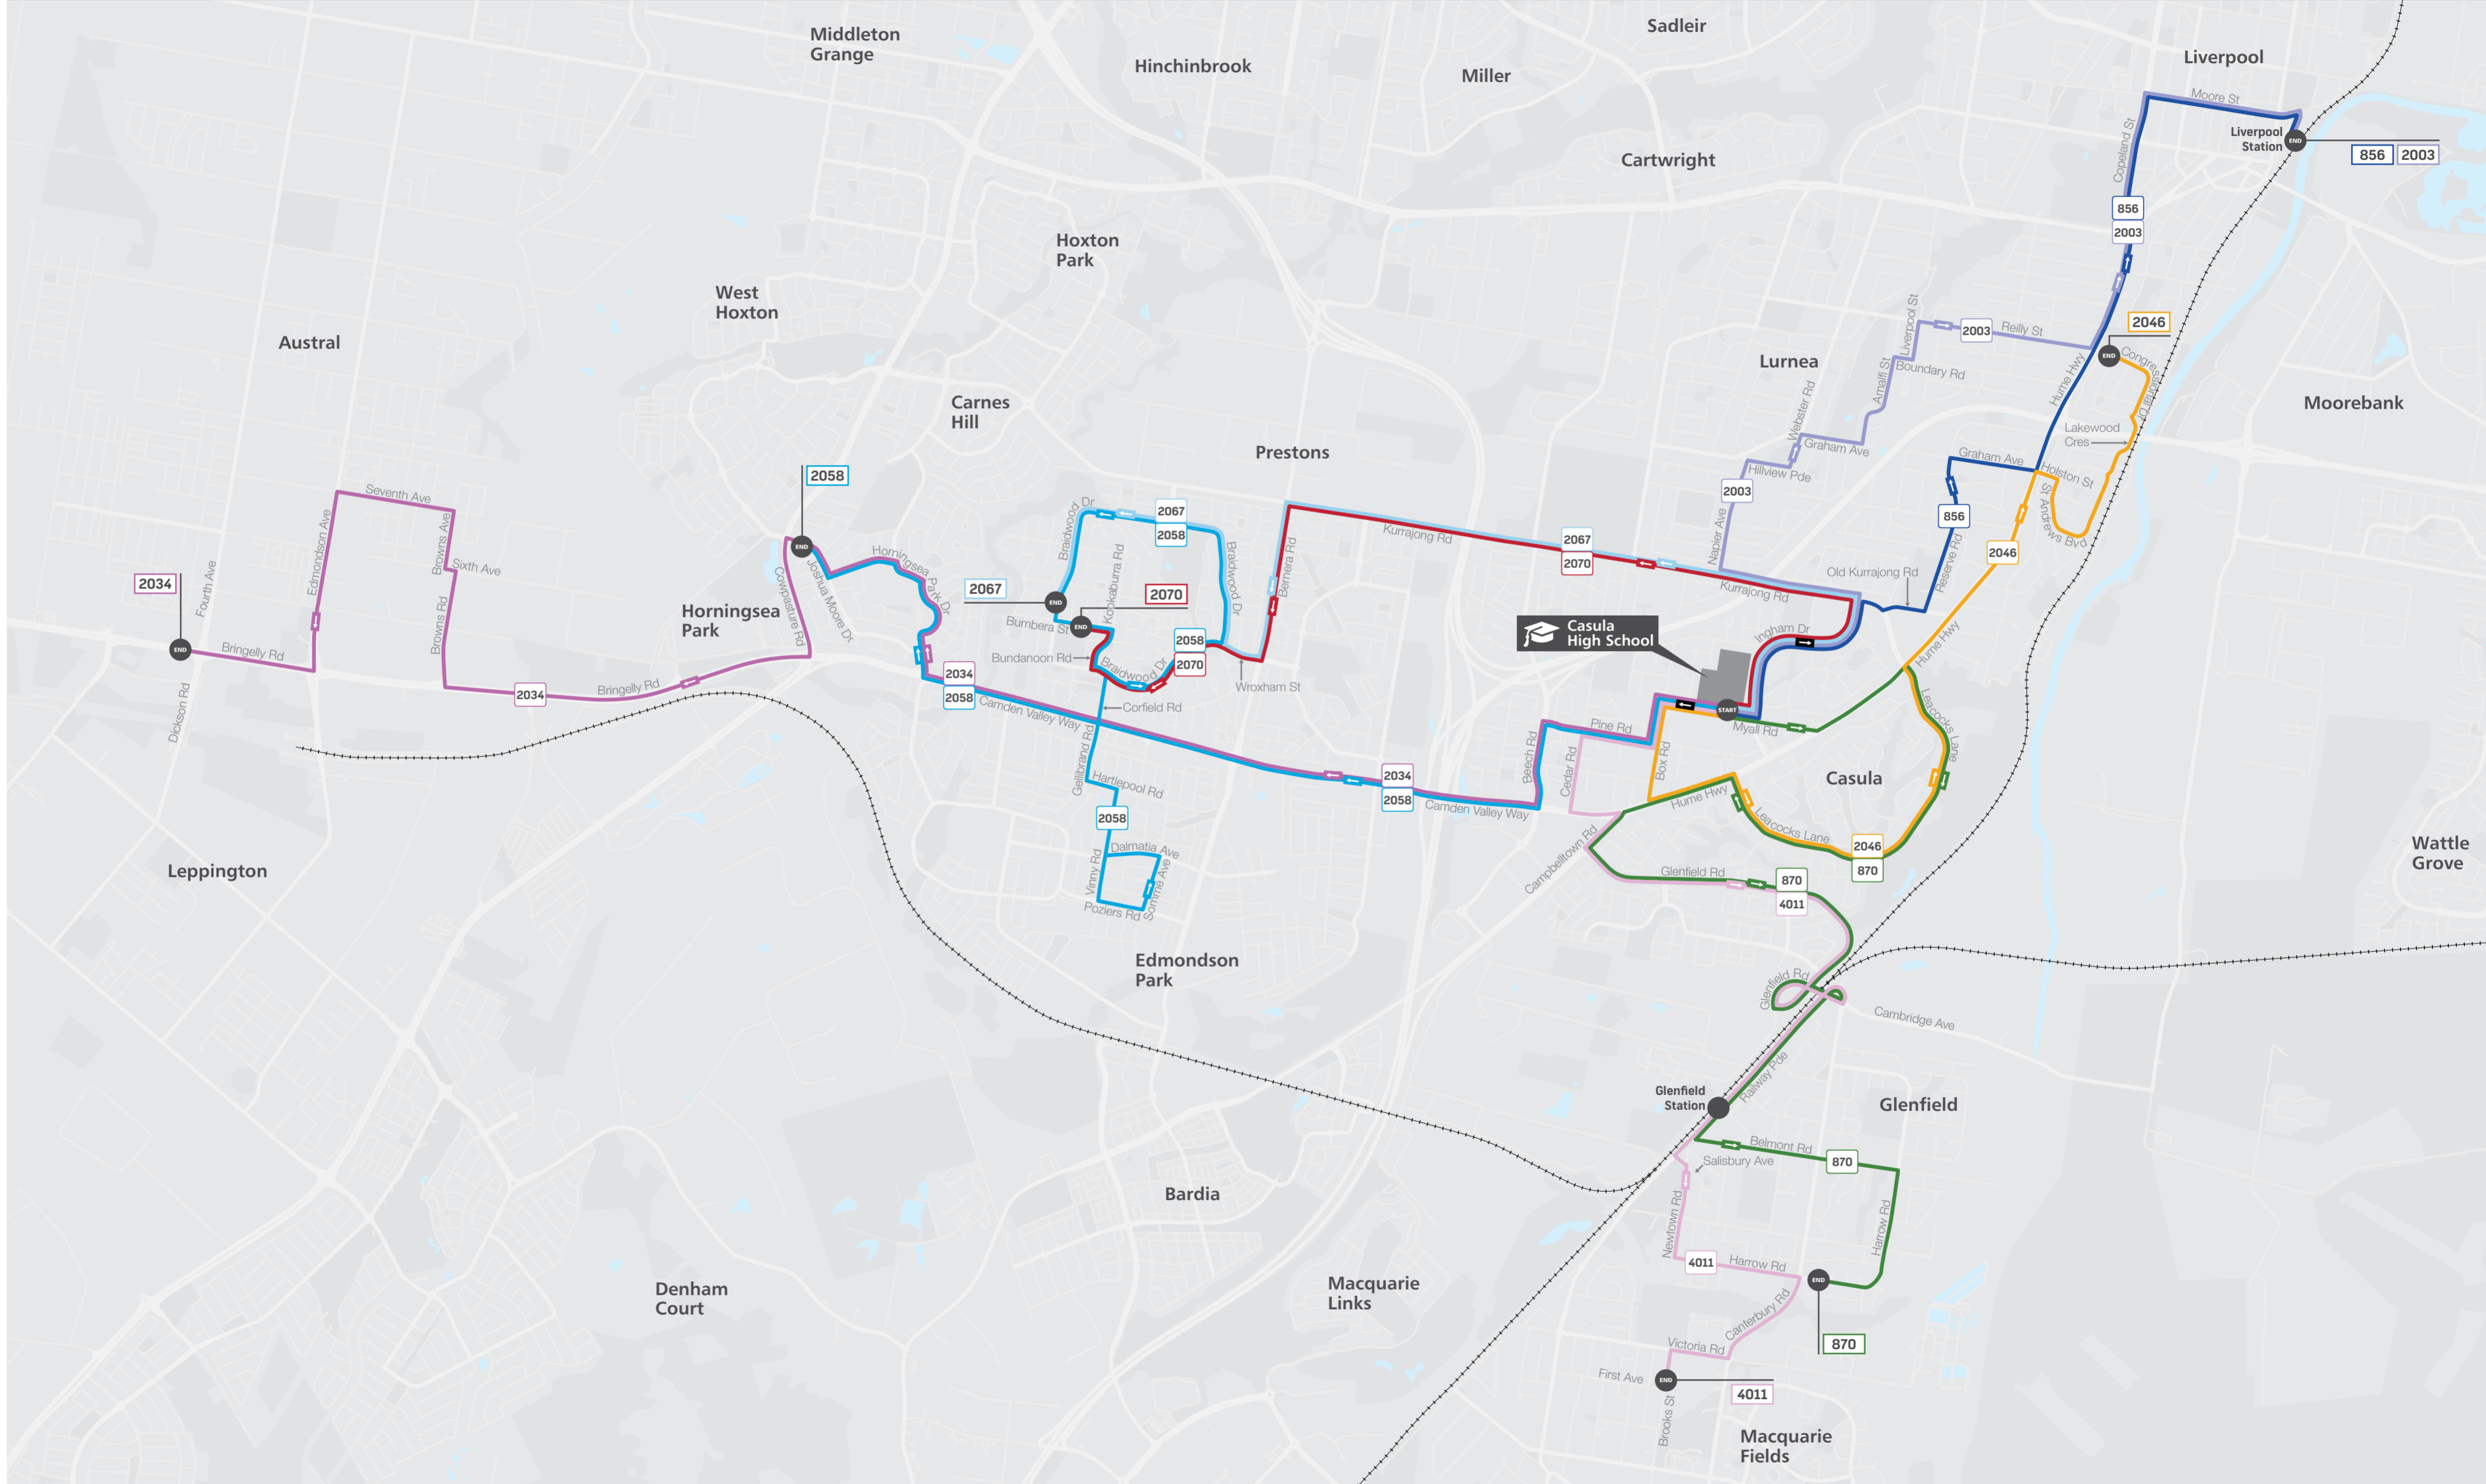

Page 3 of 4

The bus services contained in this timetable are run by Transit Systems.

For the most up-to-date times and travel options, use the Trip Planner or Departures at transportnsw.info. There may be more travel options available than those shown in this timetable.

Times are shown in 24-hour time (e.g. 5am = 05:00, 5pm = 17:00).

Information contained in this timetable is subject to change without notice. It does not include times for minor stops, short term changes, real-time information or any disruption alerts.