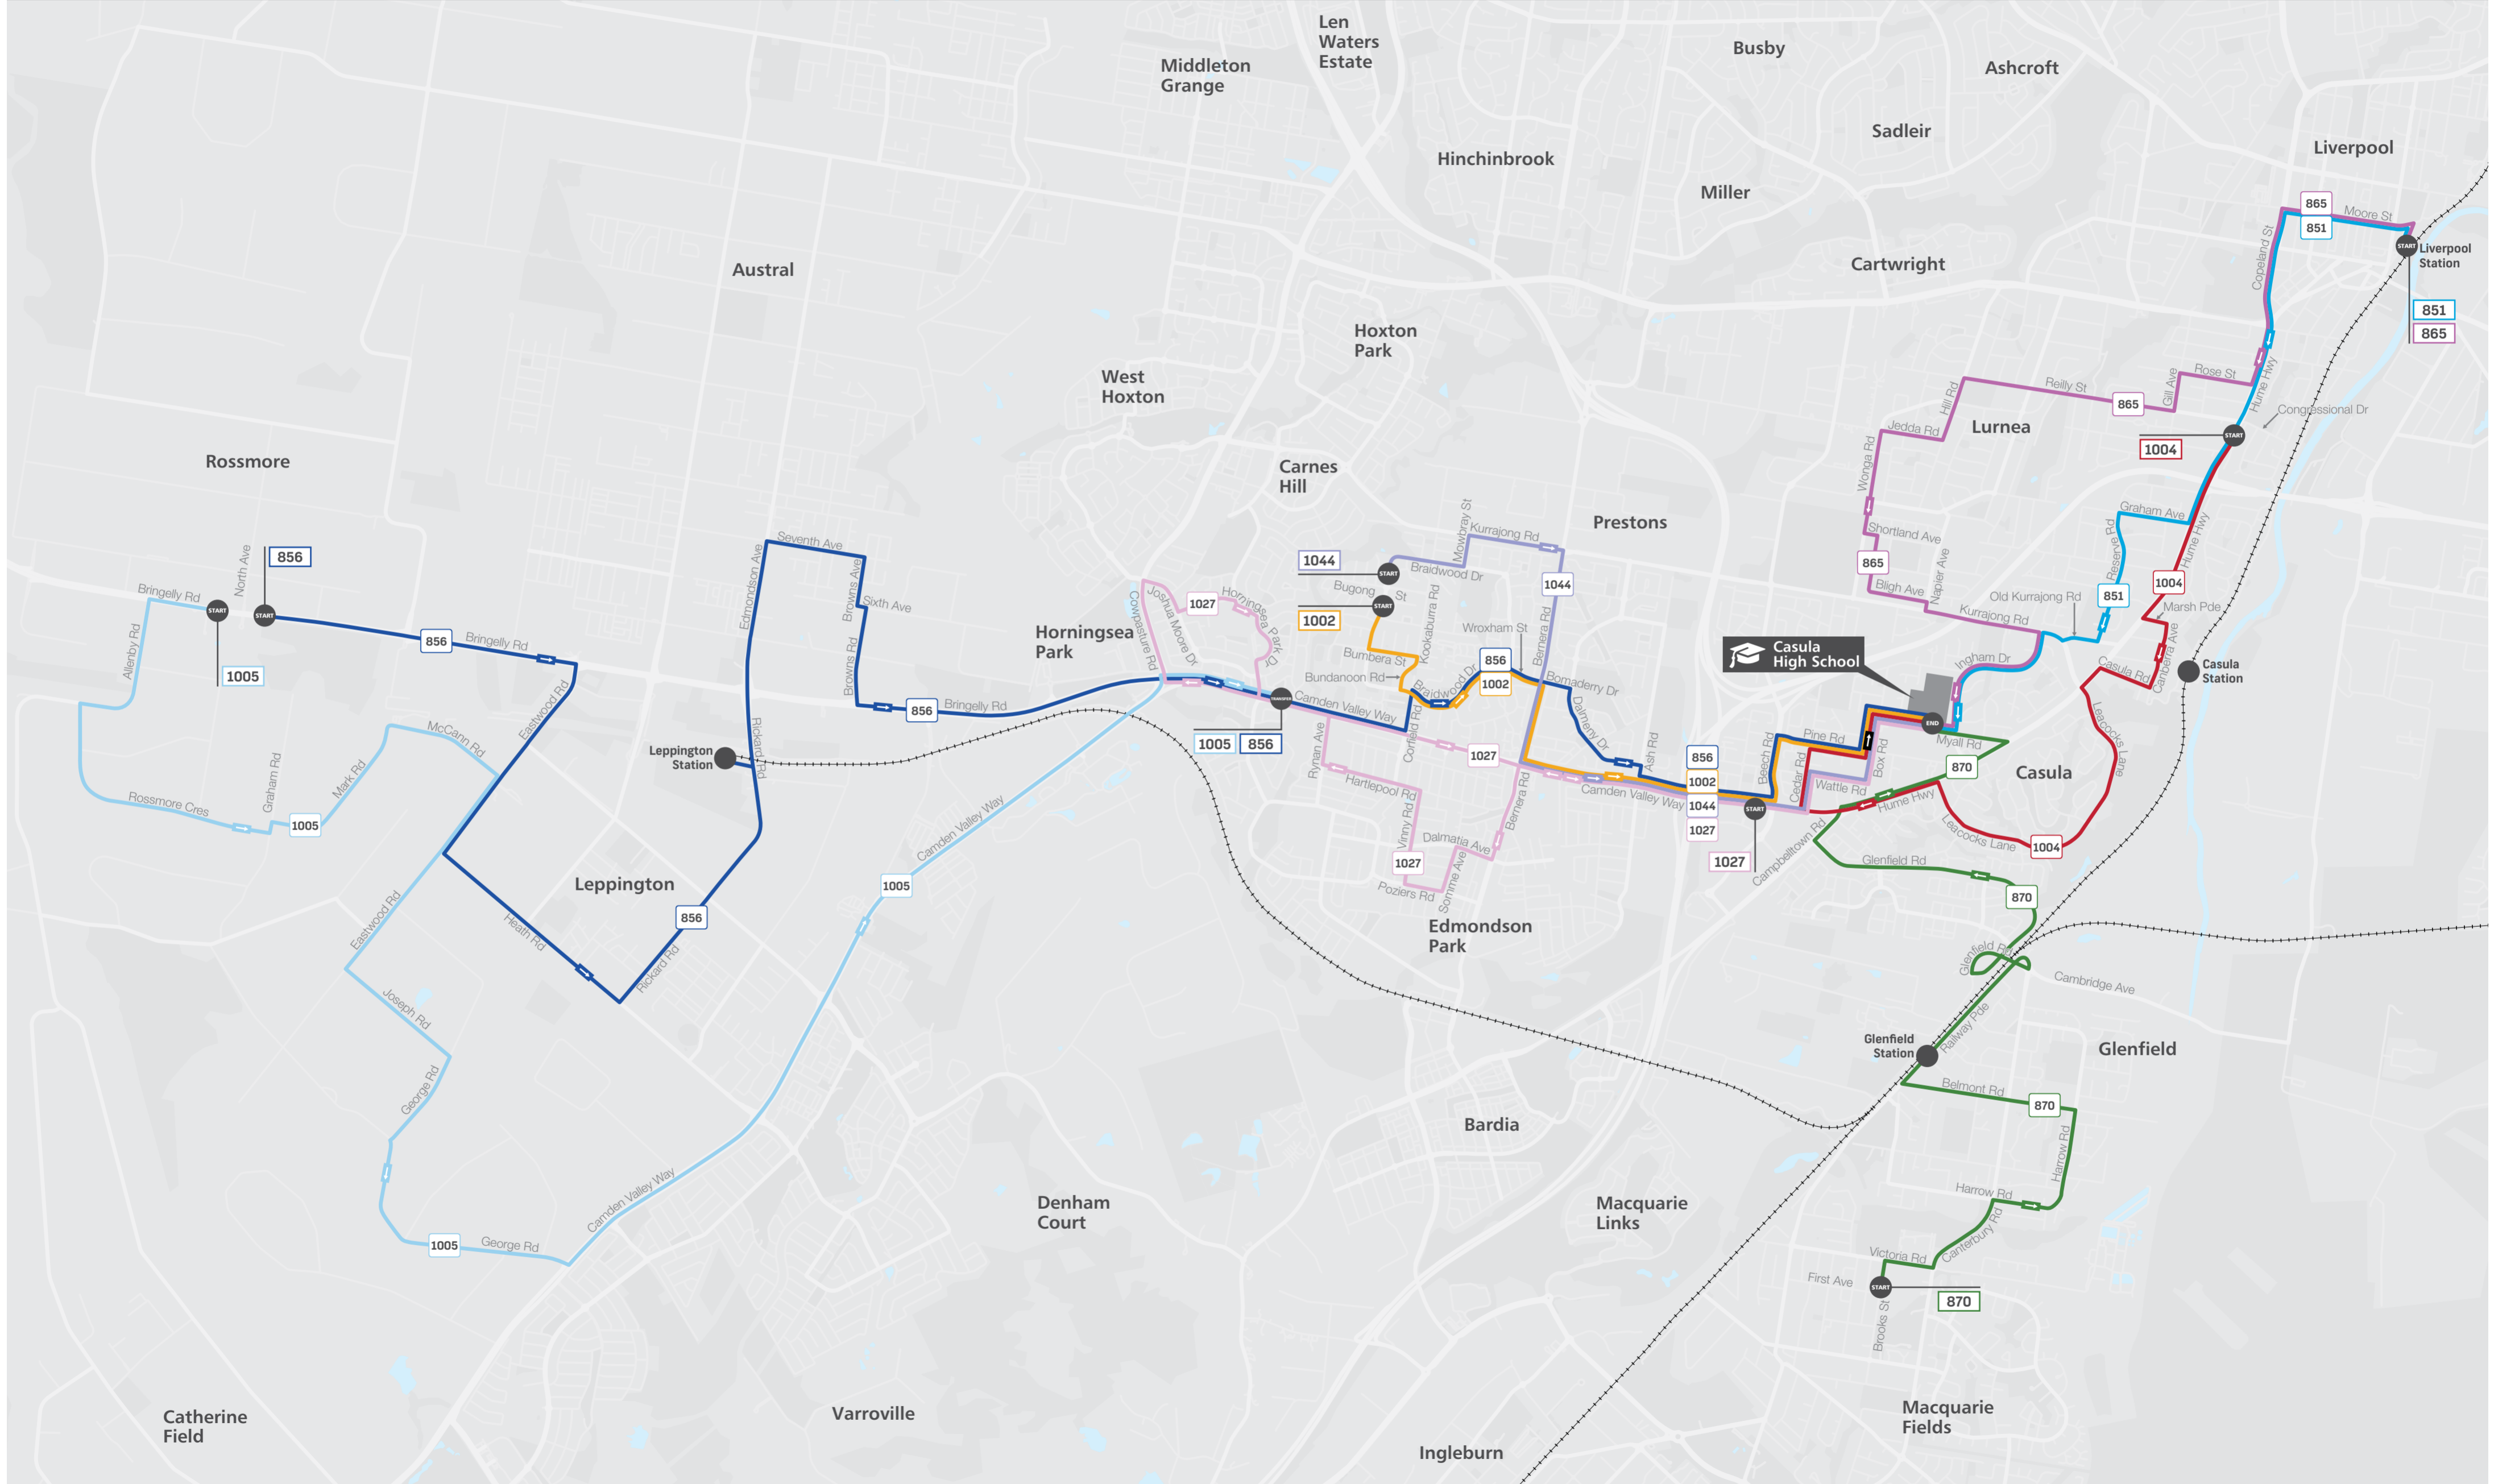

The bus services contained in this timetable are run by Transit Systems.
For the most up-to-date times and travel options, use the Trip Planner or Departures at transportnsw.info. There may be more travel options available than those shown in this timetable.
Times are shown in 24-hour time (e.g. 5am = 05:00, 5pm = 17:00).
Information contained in this timetable is subject to change without notice. It does not include times for minor stops, short term changes, real-time information or any disruption alerts.